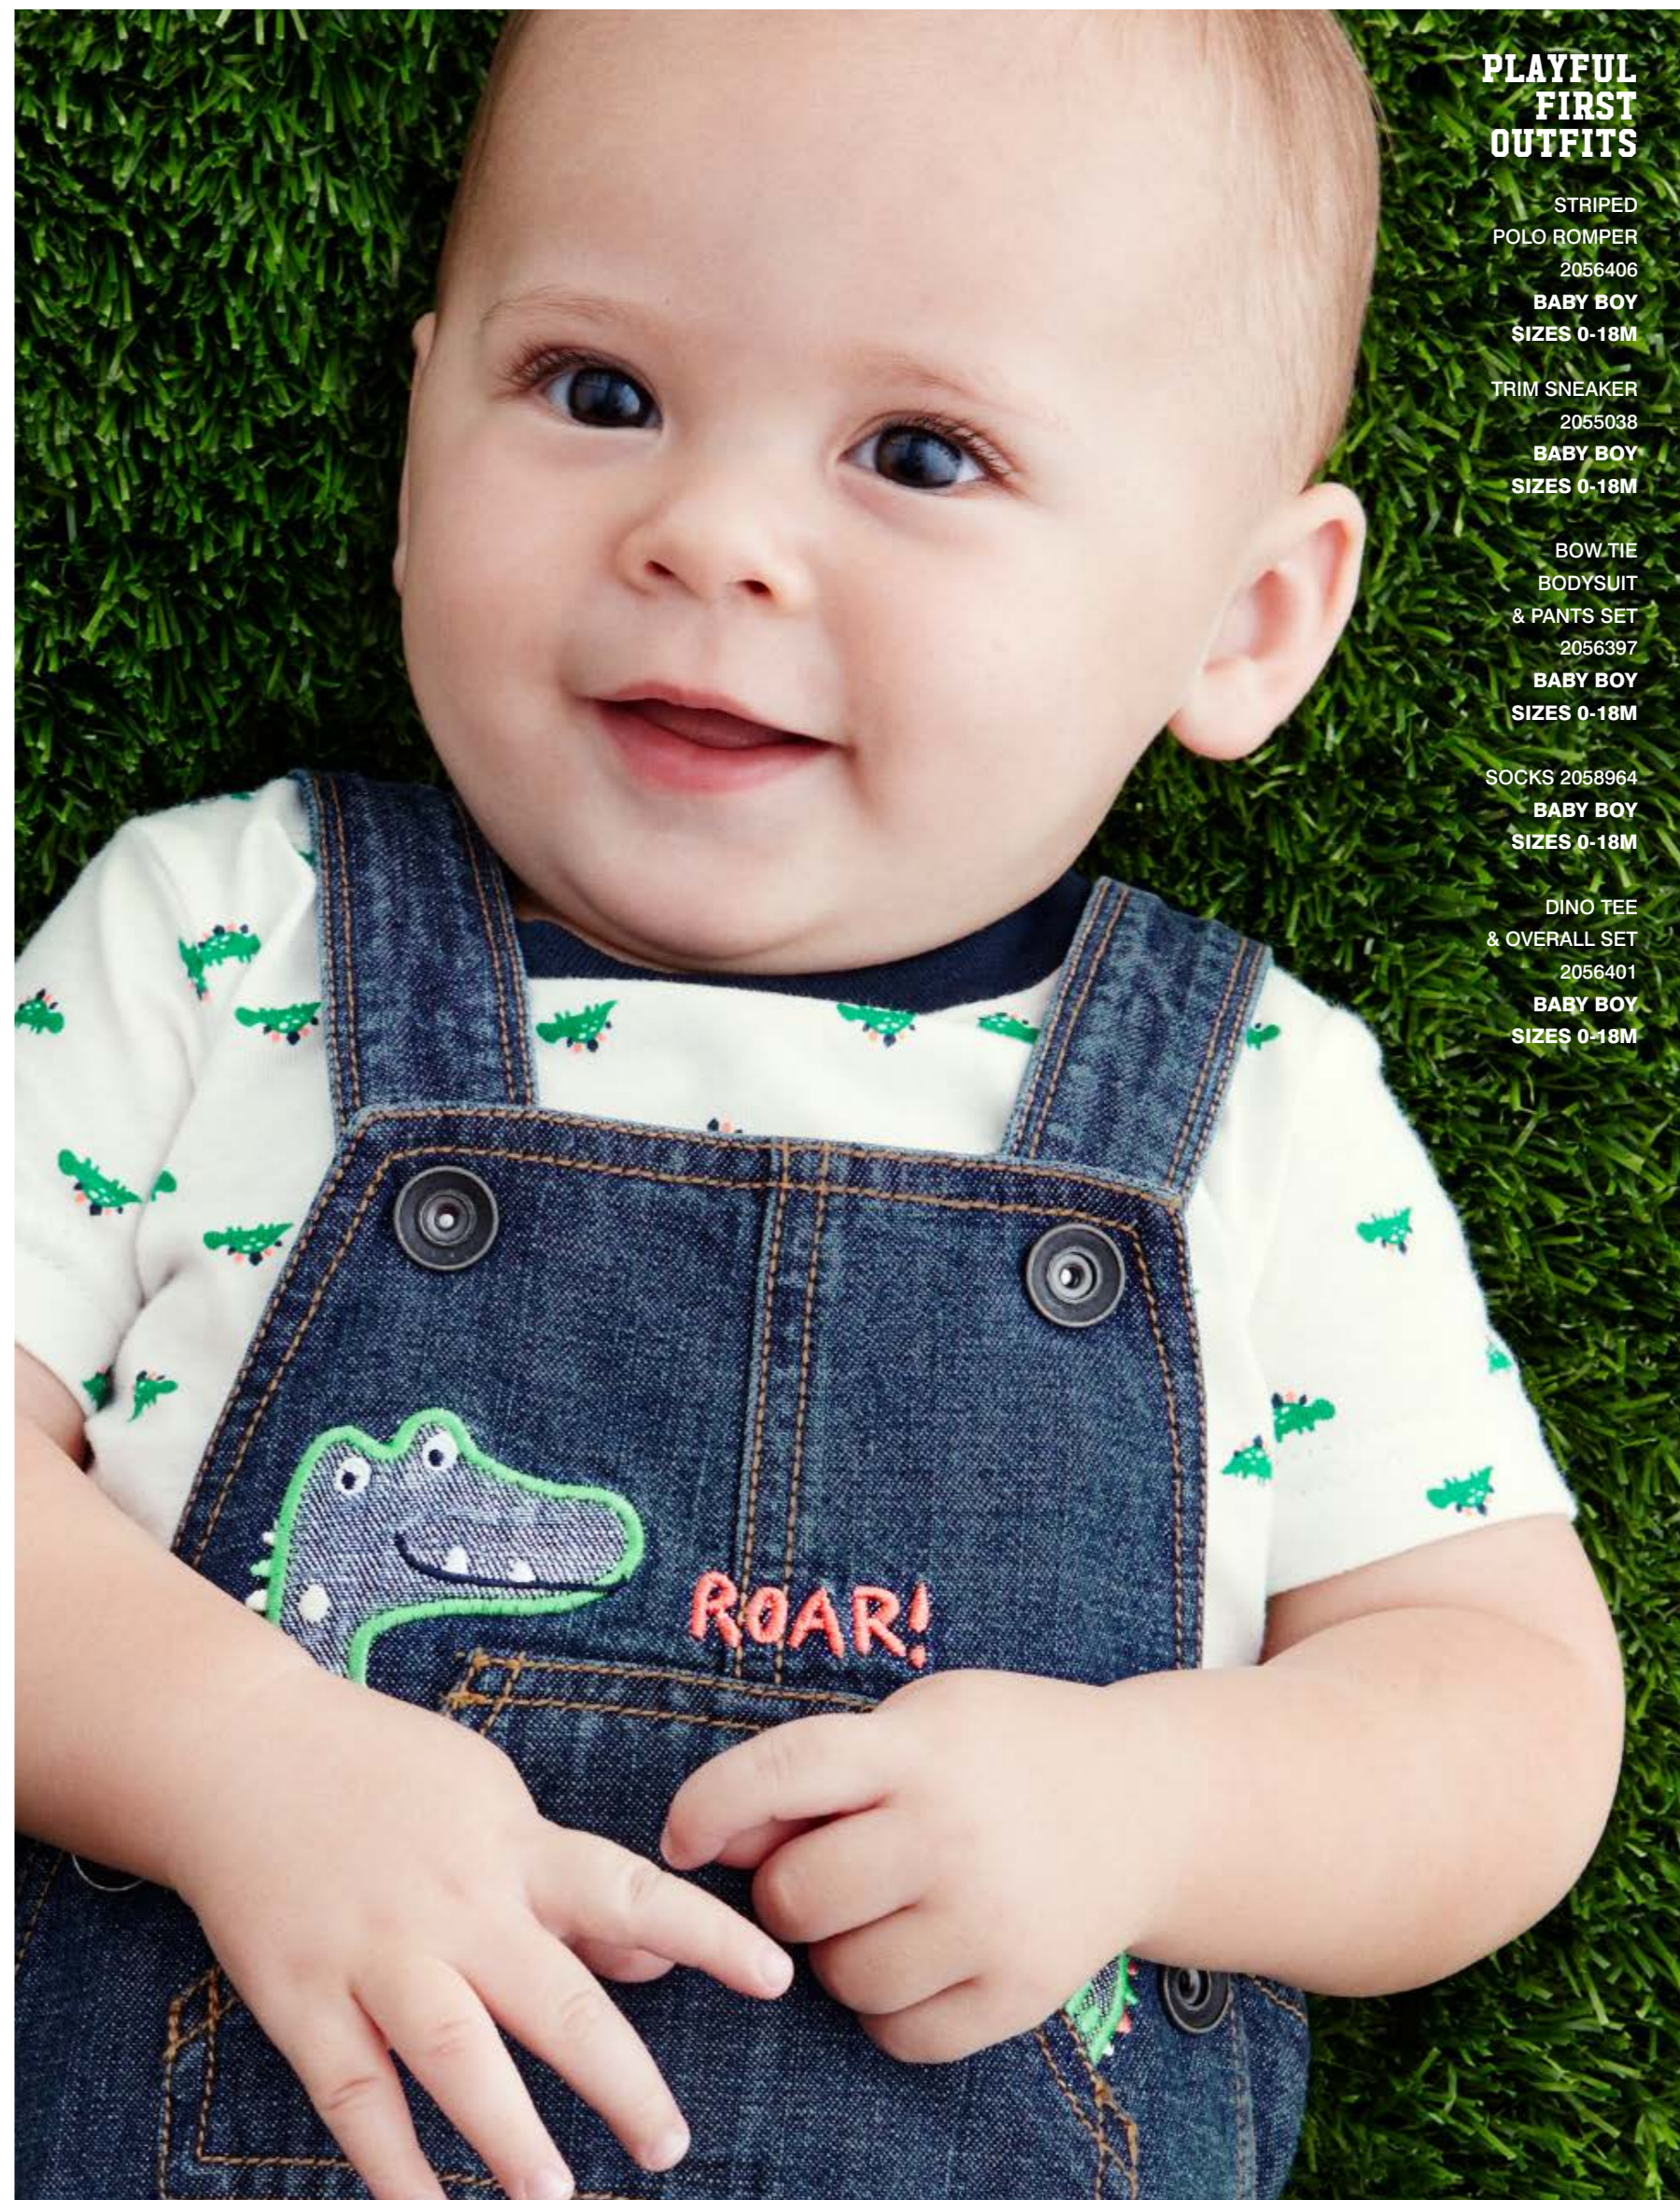

**PLAYFUL
FIRST
OUTFITS**

STRIPED
POLO ROMPER
2056406

BABY BOY
SIZES 0-18M

TRIM SNEAKER
2055038

BABY BOY
SIZES 0-18M

BOW TIE
BODYSUIT
& PANTS SET
2056397

BABY BOY
SIZES 0-18M

SOCKS 2058964
BABY BOY
SIZES 0-18M

DINO TEE
& OVERALL SET
2056401

BABY BOY
SIZES 0-18M